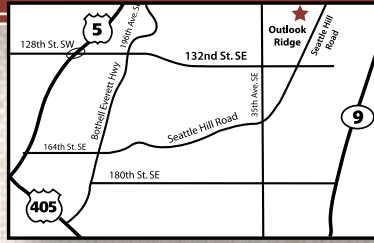

www.CambriaHomes.com

Rare breath taking views of the Snohomish valley!

Explore the exciting trails that make up Outlook Ridge

Only 30 minutes to Lake Stevens!

“Everything we ever wanted in a home!”

Experience the Cambria Difference

Come Visit this Beautiful Community Today!

OUTLOOK RIDGE

www.cambriahomes.com

Visit Our Furnished Model Homes Today!

From the low \$400s • Buyer Bonus Available on Select Homes!

Located off 132nd St SE just North of Mill Creek. Outlook Ridge is on the left of Seattle Hill Road